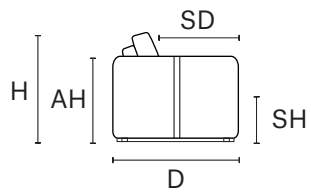

D 43" H 35" AH 24" SH 19" SD 23"

MAXI SEAT (version of the group have the same seat width)

W 125"
V342 SOFA MAXI EXTRA

W 111"
V349 LHF SOFA MAXI EXTRA

W 111"
V350 RHF SOFA MAXI EXTRA

W 93"
V314 SOFA MAXI

W 79"
V316 LHF SOFA MAXI