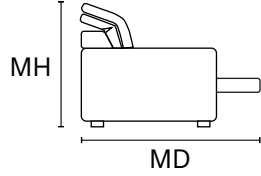

REV. 002 DEL 28/10/2020 | Pag. 2 of 2

D 43" | MD 62" | H 32" | AH 22" | SH 17" | SD 22" | MH 40"

MAXI SEAT (version of the group have the same seat width)

W 102"
V106 + V108 SOFA MAXI RCL
ELECTRIC HEAD- FOOT