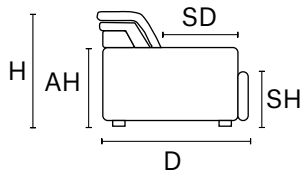

REV. 002 DEL 28/10/2020 | Pag. 2 of 2

D 43" | MD 62" | H 32" | AH 22" | SH 17" | SD 22" | MH 40"

MAXI SEAT (version of the group have the same seat width)

W 102"
V106 + V108 SOFA MAXI RCL
ELECTRIC HEAD- FOOT