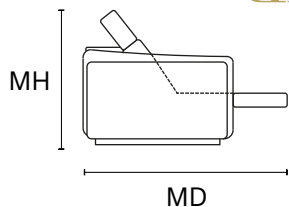

D 44" MD 71" H 35" AH 26" SH 19" SD 22" MH 41"