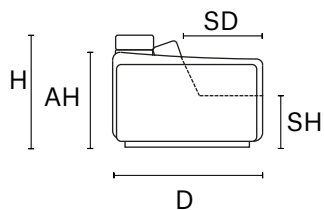

D 44" MD 71" H 35" AH 26" SH 19" SD 22" MH 41"