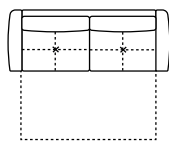

REV. 002 DEL 28/10/2020 | Pag. 2 of 2

**Arms and back are detachable on sofaed version by just pulling up**  
**D 42" H 35" AH 28" SH 19" SD 22" MD 85" HM 22"**

**MAXI SEAT (version of the group have the same seat width)**