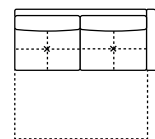

W 73"
MD 85"
SB303 RHF SOFA BED
FULL SIZE MATTRESS W 55"