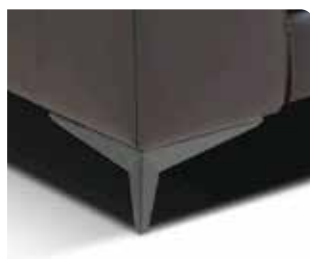

Foot Option 2:
Stainless Steel Bronze Finish