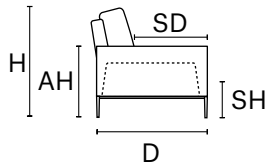

Thin stitch standard

Thick stitch option

D 41" H 33" AH 24" SH 18" SD 21

STANDARD

W 93"
V 314 SOFA MAXI

W 85"
V 300 SOFA

W 78"
V 214 LOVESEAT MAXI

W 81"
V 316 LHF SOFA MAXI