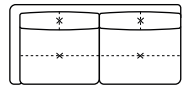

D 37" H 31" AH 25" SH 17" SD 23"

MAXI SEAT (version of the group have the same seat width)

W 84"
V300 SOFA

W 81"
V302 LHF SOFA

W 81"
V303 RHF SOFA

MEDIUM SEAT (version of the group have the same seat width)

W 112"
V347 SOFA EXTRA
(3 CUSHIONS)

W 109"
V351 LHF SOFA EXTRA
(3 CUSHIONS)

W 109"
V352 RHF SOFA EXTRA
(3 CUSHIONS)

W 76"
V214 LOVESEAT MAXI

W 74"
V216 LHF LOVESEAT MAXI

W 74"
V217 RHF LOVESEAT MAXI

SMALL SEAT (version of the group have the same seat width)