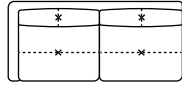

Foot Option 6:
Stainless Steel Swivel Base
(Turns 360°) Champagne finish

Thin stitch standard

Thick stitch option

Decor Stich Option

Decor stitch:
Tipe C

Decor Stich Option

Decor stitch:
Tipe Z

LEATHER COLOR SHADE DIFFERENCES: The model upholstered with some Natural leather such as Maya, Moss, Carees and Sensation, could present in some area differences in color tones of about 5%. Such differences are not to be considered defect but an expression of the natural characteristic of the cowhide. The company reserves the right without prior notice to make technical sheets changes and/or materials for quality product improvement. Leather sofas are a handmade product and according to the leather covering selected there could be a measurement tolerance of about 2 inches (cm 5) on each sku.

D 37" H 31" AH 25" SH 17" SD 23"

MAXI SEAT (version of the group have the same seat width)

W 84"
V300 SOFA

W 81"
V302 LHF SOFA

W 81"
V303 RHF SOFA

MEDIUM SEAT (version of the group have the same seat width)