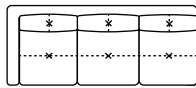

W 109"
V351 LHF SOFA EXTRA
(3 CUSHIONS)