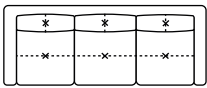

D 37" H 31" AH 25" SH 17" SD 23"

MAXI SEAT (version of the group have the same seat width)

W 84"
V300 SOFA

W 81"
V302 LHF SOFA

W 81"
V303 RHF SOFA

MEDIUM SEAT (version of the group have the same seat width)