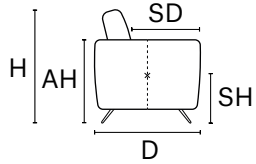

D 37" H 31" AH 25" SH 17" SD 23"

MAXI SEAT (version of the group have the same seat width)

W 84"
V300 SOFA

W 81"
V302 LHF SOFA

W 81"
V303 RHF SOFA

MEDIUM SEAT (version of the group have the same seat width)