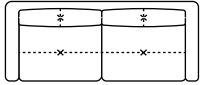

Foot Option 6:
Stainless Steel Swivel Base
(Turns 360°) Champagne finish

Thin stitch standard

Thick stitch option

Decor Stich Option

Decor stitch:
Tipe C

Decor Stich Option

Decor stitch:
Tipe Z

LEATHER COLOR SHADE DIFFERENCES: The model upholstered with some Natural leather such as Maya, Moss, Carees and Sensation, could present in some area differences in color tones of about 5%. Such differences are not to be considered defect but an expression of the natural characteristic of the cowhide. The company reserves the right without prior notice to make technical sheets changes and/or materials for quality product improvement. Leather sofas are a handmade product and according to the leather covering selected there could be a measurement tolerance of about 2 inches (cm 5) on each sku.

D 37" H 31" AH 25" SH 17" SD 23"

MAXI SEAT (version of the group have the same seat width)

W 84"
V300 SOFA

W 81"
V302 LHF SOFA

W 81"
V303 RHF SOFA

MEDIUM SEAT (version of the group have the same seat width)