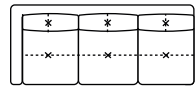

W 92"
V316 LHF SOFA MAXI
(3 CUSHIONS)