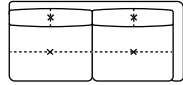

D 37" H 31" AH 25" SH 17" SD 23"

MAXI SEAT (version of the group have the same seat width)

W 84"
V300 SOFA

W 81"
V302 LHF SOFA

W 81"
V303 RHF SOFA

MEDIUM SEAT (version of the group have the same seat width)