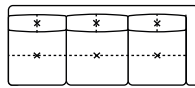

W 109"
V352 RHF SOFA EXTRA
(3 CUSHIONS)