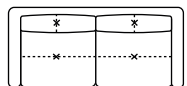

W 65"
V200 LOVESEAT