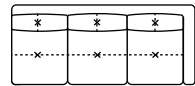

W 92"
V317 RHF SOFA MAXI
(3 CUSHIONS)