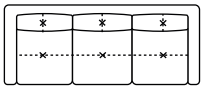

D 37" H 31" AH 25" SH 17" SD 23"

MAXI SEAT (version of the group have the same seat width)

W 84"
V300 SOFA

W 81"
V302 LHF SOFA

W 81"
V303 RHF SOFA

MEDIUM SEAT (version of the group have the same seat width)

W 112"
V347 SOFA EXTRA
(3 CUSHIONS)

W 109"
V351 LHF SOFA EXTRA
(3 CUSHIONS)

W 109"
V352 RHF SOFA EXTRA
(3 CUSHIONS)

W 76"
V214 LOVESEAT MAXI

W 74"
V216 LHF LOVESEAT MAXI

W 74"
V217 RHF LOVESEAT MAXI

SMALL SEAT (version of the group have the same seat width)