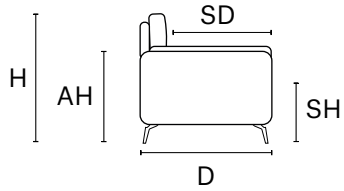

Thin stitch standard

Decor Stitch

Decor Stitch :
Tipe “D”

LEATHER COLOR SHADE DIFFERENCES: The model upholstered with some Natural leather such as Maya, Moss, Carees and Sensation, could present in some area differences in color tones of about 5%. Such differences are not to be considered defect but an expression of the natural characteristic of the cowhide. The company reserves the right without prior notice to make technical sheets changes and/or materials for quality product improvement. Leather sofas are a handmade product and according to the leather covering selected there could be a measurement tollerance of about 2 inches (cm 5) on each sku.

REV. 002 DEL 28/10/2020 | Pag. 2 of 2

D 38" H 35" AH 26" SH 19" SD 23"

MAXI SEAT (version of the group have the same seat width)

W 128"
V342 SOFA MAXI EXTRA

W 118"
V349 LHF SOFA MAXI EXTRA

W 118"
V350 RHF SOFA MAXI EXTRA