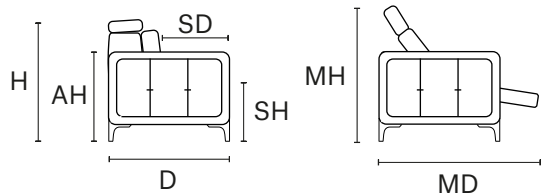

REV. 002 DEL 28/10/2020 | Pag. 2 of 2

D 44" MD 67" H 33" AH 24" SH 19" SD 23" MH 41"

MAXI SEAT (version of the group have the same seat width)

W 88"
V 106 + V108 SOFA MAXI RCL ELETIC HEAD-FOOT

W 44"
V106 LHF ARMCHAIR MAXI RECLINER HEAD AND FOOT
V121 LHF ARMCHAIR MAXI ONLY ELECTRIC HEADREST