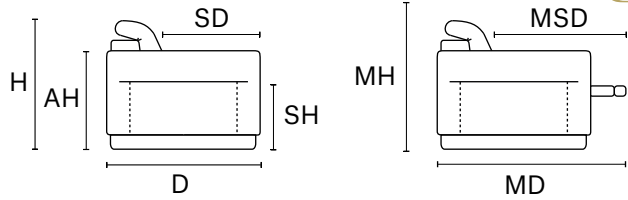

REV. 002 DEL 28/10/2020 | Pag. 2 of 2

D 45" MD 70" H 34" AH 24" SH 19" SD 23" MSD 39" MH 43"

MAXI SEAT (version of the group have the same seat width)

W 82"
V106+V108 SOFA MAXI RCL
ELECTRIC HEAD AND FOOT