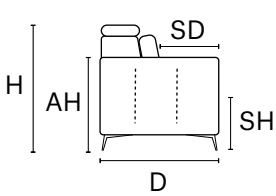

## Thin stitch standard

## Decor stitch option

**BRACCI**  
MADE IN ITALY

**D 44" MD 71" H 35" AH 26" SH 19" SD 22" MH 41"**

**Kaos**

**MAXI SEAT (version of the group have the same seat width)**

W 82"  
V 106 + V108 SOFA MAXI RCL ELETIC HEAD-FOOT