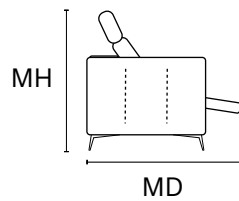

## Thin stitch standard

## Decor stitch option

**BRACCI**  
MADE IN ITALY

**D 44" MD 71" H 35" AH 26" SH 19" SD 22" MH 41"**

**Kaos**

**MAXI SEAT (version of the group have the same seat width)**

W 82"  
V 106 + V108 SOFA MAXI RCL ELETIC HEAD-FOOT