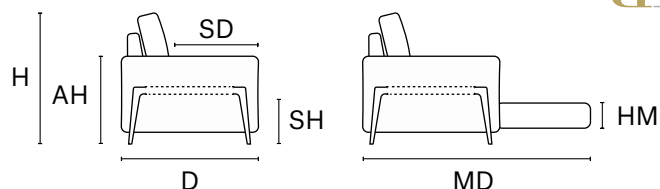

Thin stitch standard **Thick stitch option**

LEATHER COLOR SHADE DIFFERENCES: The model upholstered with some Natural leather such as Maya, Moss, Carees and Sensation, could present in some area differences in color tones of about 5%. Such differences are not to be considered defect but an expression of the natural characteristic of the cowhide. The company reserves the right without prior notice to make technical sheets changes and/or materials for quality product improvement. Leather sofas are a handmade product and according to the leather covering selected there could be a measurement tolerance of about 2 inches (cm 5) on each sku.

REV. 002 DEL 28/10/2020 | Pag. 2 of 2

Arms and back are detachable on sofased version by just pulling up
D 41" H 38" AH 26" SH 19" SD 22" MD 85" HM 22"

MAXI SEAT (version of the group have the same seat width)