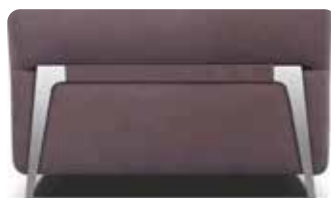

Livia

Technical Description

thick stitch: Available as an option

structure: Synchronized and orthopedic metal bed mechanism. Bed area made with beech wood slats 6,3"wide. Reinforced elastic webbing on the seating area.

mattress h 6,3": Waterlily viscoelastic high density and high resilience foam, covered with a special polyester fiber fire retardant.

External quilted layer made in cotton fabric. The Mattress is 100% recyclable, antibacterial, breathable.

back suspension: Reinforced elastic webbing

seat cushions: High density ecologic open-cell polyurethane foam and memory foam, covered with a layer of dacron wadding

back cushions: High density ecologic open-cell polyurethane foam, covered with a layer of dacron wadding

removability: Seat and Back cushion removability is not available for the sofa bed version.

Removability is only available on version without bed

foot option 1: Stainless Steel Arm Leg

foot option 2: Stainless Steel Arm Leg Bronze Finish

foot option 3: Stainless Steel Arm Leg Champagne Finish

Foot Finishing Option