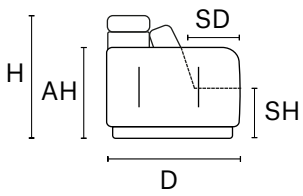

REV. 002 DEL 28/10/2020 | Pag. 2 of 2

BRACCI
MADE IN ITALY

Lory

D 44" MD 67" H 33" AH 26" SH 19" SD 23" MH 41"

MAXI SEAT (version of the group have the same seat width)

W 86"
V106+V108 SOFA MAXI RCL
ELECTRIC HEAD-FOOT