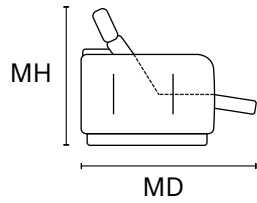

REV. 002 DEL 28/10/2020 | Pag. 2 of 2

BRACCI
MADE IN ITALY

Lory

D 44" MD 67" H 33" AH 26" SH 19" SD 23" MH 41"

MAXI SEAT (version of the group have the same seat width)

W 86"
V106+V108 SOFA MAXI RCL
ELECTRIC HEAD-FOOT