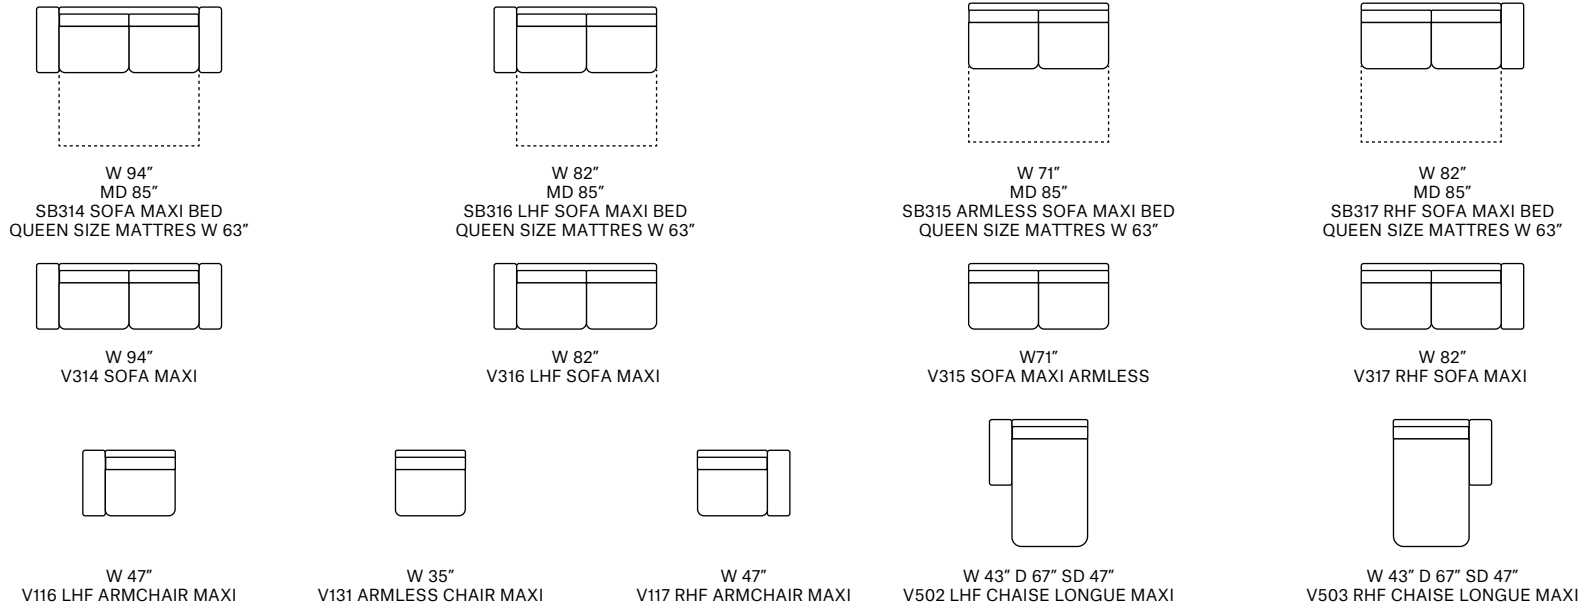

**Thick stitch
option**

LEATHER COLOR SHADE DIFFERENCES: The model upholstered with some Natural leather such as Maya, Moss, Carees and Sensation, could present in some area differences in color tones of about 5%. Such differences are not to be considered defect but an expression of the natural characteristic of the cowhide. The company reserves the right without prior notice to make technical sheets changes and/or materials for quality product improvement. Leather sofas are a handmade product and according to the leather covering selected there could be a measurement tolerance of about 2 inches (cm 5) on each sku.

REV. 002 DEL 28/10/2020 | Pag. 2 of 2

Arms and back are detachable on sofased version by just pulling up

D 42" H 35" AH 28" SH 19" SD 22" MD 85" HM 22"

MAXI SEAT (version of the group have the same seat width)

MEDIUM SEAT (version of the group have the same seat width)

SMALL SEAT (version of the group have the same seat width)

JOLLY (can be combined with all the version group)