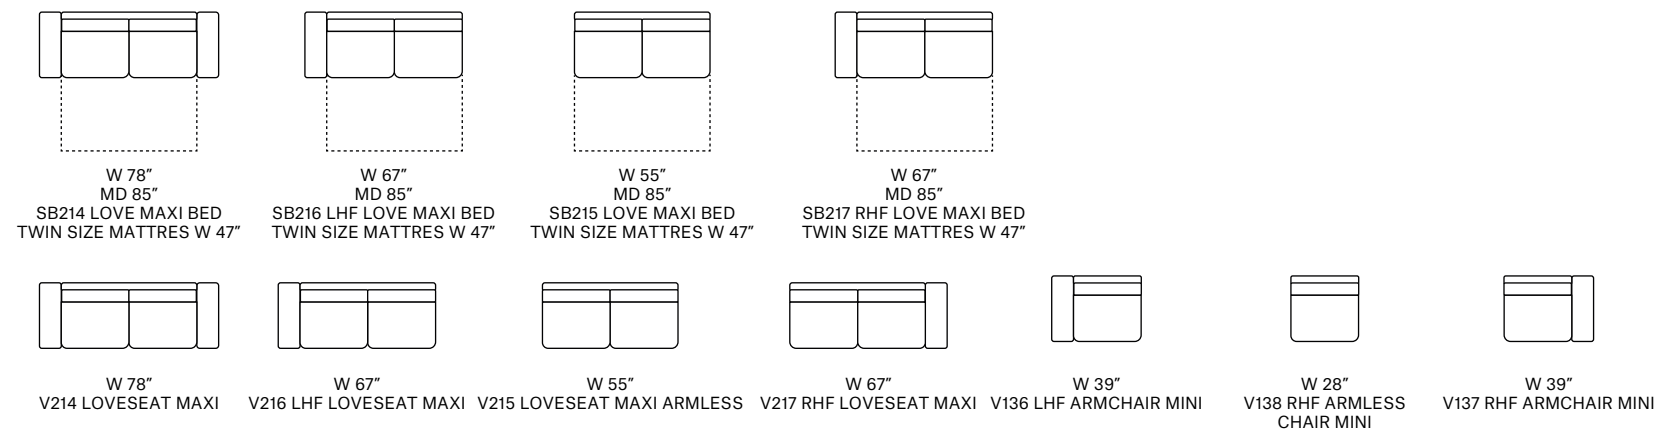

REV. 002 DEL 28/10/2020 | Pag. 2 of 2

Arms and back are detachable on sofased version by just pulling up

D 42" H 35" AH 28" SH 19" SD 22" MD 85" HM 22"

MAXI SEAT (version of the group have the same seat width)

MEDIUM SEAT (version of the group have the same seat width)

SMALL SEAT (version of the group have the same seat width)

JOLLY (can be combined with all the version group)