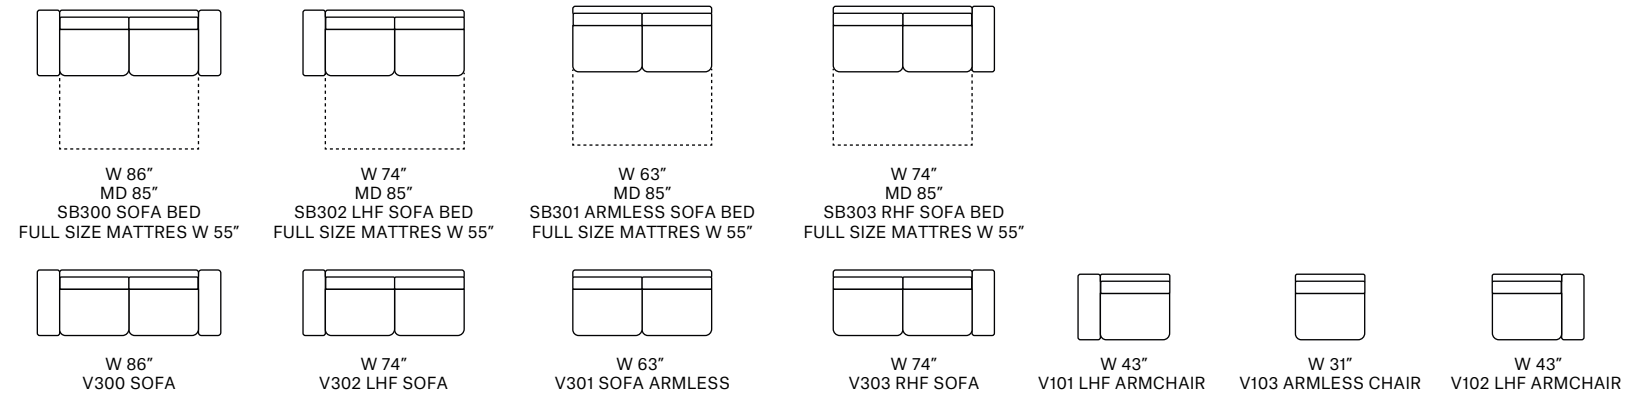

REV. 002 DEL 28/10/2020 | Pag. 2 of 2

Arms and back are detachable on sofased version by just pulling up

D 42" H 35" AH 28" SH 19" SD 22" MD 85" HM 22"

MAXI SEAT (version of the group have the same seat width)

MEDIUM SEAT (version of the group have the same seat width)

SMALL SEAT (version of the group have the same seat width)

JOLLY (can be combined with all the version group)