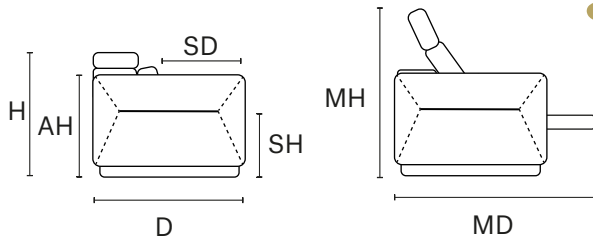

REV. 002 DEL 28/10/2020 | Pag. 2 of 2

D 44" MD 71" H 35" AH 26" SH 19" SD 22" MH 41"

MAXI SEAT (version of the group have the same seat width)

W 82"
V106+V108 SOFA MAXI RCL
ELECTRIC HEAD- FOOT

W 41"
V106 LHF ARMCHAIR MAXI RECLINER
HEAD AND FOOT
V 121 LHF ARMCHAIR MAXI
ONLY ELECTRIC HEADREST