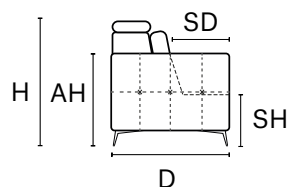

REV. 002 DEL 28/10/2020 | Pag. 2 of 2

D 44" MD 71" H 35" AH 26" SH 19" SD 22" MH 41"

MAXI SEAT (version of the group have the same seat width)

W 83"
V 106 + V108 SOFA MAXI RCL
ELECTRIC HEAD-FOOT

W 41"
V106 LHF ARMCHAIR MAXI RECLINER
HEAD AND FOOT
V121 LHF ARMCHAIR MAXI
ONLY ELECTRIC HEADREST