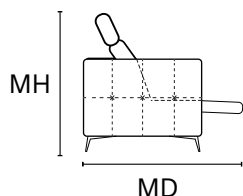

REV. 002 DEL 28/10/2020 | Pag. 2 of 2

D 44" MD 71" H 35" AH 26" SH 19" SD 22" MH 41"

MAXI SEAT (version of the group have the same seat width)

W 83"
V 106 + V108 SOFA MAXI RCL
ELECTRIC HEAD-FOOT

W 41"
V106 LHF ARMCHAIR MAXI RECLINER
HEAD AND FOOT
V121 LHF ARMCHAIR MAXI
ONLY ELECTRIC HEADREST