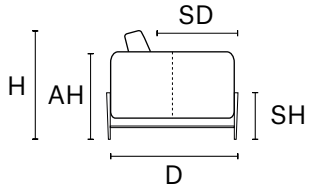

REV. 014 DEL 25/03/2024 | Pag. 0 of 2

D 40" H 34" AH 28" SH 18" SD 22"

MAXI SEAT (version of the group have the same seat width)

W 102"
V314 SOFA MAXI

W 93"
V316 LHF SOFA MAXI

W 83"
V315 SOFA MAXI ARMLESS

W 93"
V317 RHF SOFA MAXI