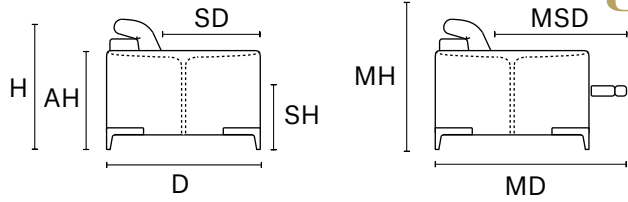

Thin stitch standard

Thick stitch option

LEATHER COLOR SHADE DIFFERENCES: The model upholstered with some Natural leather such as Maya, Moss, Carees and Sensation, could present in some area differences in color tones of about 5%. Such differences are not to be considered defect but an expression of the natural characteristic of the cowhide. The company reserves the right without prior notice to make technical sheets changes and/or materials for quality product improvement. Leather sofas are a handmade product and according to the leather covering selected there could be a measurement tolerance of about 2 inches (cm 5) on each sku.

REV. 002 DEL 28/10/2020 | Pag. 2 of 2

D 45" MD 70" H 34" AH 24" SH 19" SD 23" MSD 39" MH 43"

MAXI SEAT (version of the group have the same seat width)

W 93"
V106+V108 SOFA MAXI RCL
ELECTRIC HEAD AND FOOT