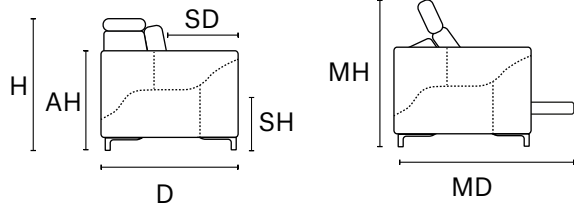

## Thin stitch standard

REV. 002 DEL 28/10/2020 | Pag. 2 of 2

**D 44" MD 67" H 33" AH 28" SH 19" SD 23" MH 41"**

**MAXI SEAT (version of the group have the same seat width)**

W 92"  
V106+V108 SOFA MAXI RCL  
ELECTRIC HEAD- FOOT