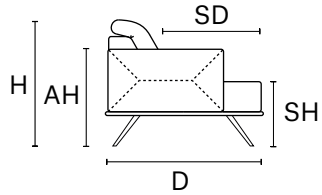

Thin stitch standard

Thick stitch option

LEATHER COLOR SHADE DIFFERENCES: The model upholstered with some Natural leather such as Maya, Moss, Carees and Sensation, could present in some area differences in color tones of about 5%. Such differences are not to be considered defect but an expression of the natural characteristic of the cowhide. The company reserves the right without prior notice to make technical sheets changes and/or materials for quality product improvement. Leather sofas are a handmade product and according to the leather covering selected there could be a measurement tolerance of about 2 inches (cm 5) on each sku.

REV. 002 DEL 28/10/2020 | Pag. 2 of 2

D 44" H 32" AH 22" SH 18" SD 23"

MAXI SEAT (version of the group have the same seat width)

W 93"
V314 SOFA MAXI

W 83"
V316 LHF SOFA MAXI

W 83"
V317 RHF SOFA MAXI

MEDIUM SEAT (version of the group have the same seat width)