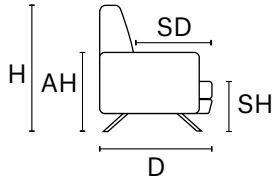

REV. 002 DEL 28/10/2020 | Pag. 2 of 2

D 40" H 32" AH 22" SH 18" SD 24"

MAXI SEAT (version of the group have the same seat width)

W 122"
V342 SOFA MAXI EXTRA

W 111"
V349 LHF SOFA MAXI EXTRA

W 111"
V350 RHF SOFA MAXI EXTRA