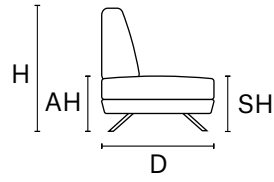

REV. 002 DEL 28/10/2020 | Pag. 2 of 2

D 40" H 32" AH 22" SH 18" SD 24"

MAXI SEAT (version of the group have the same seat width)

W 122"
V342 SOFA MAXI EXTRA

W 111"
V349 LHF SOFA MAXI EXTRA

W 111"
V350 RHF SOFA MAXI EXTRA