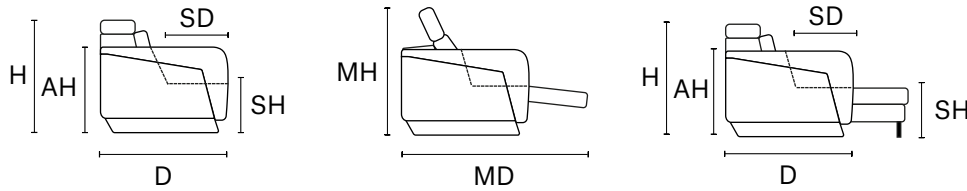

D 44" MD 67" H 33" AH 24" SH 19" SD 23" MH 41"

MAXI SEAT (version of the group have the same seat width)

W 61"
V166 LHF CHAIR MAXI MERIDIAN
ONLY ELECTRIC HEADREST

W 61"
V167 RHF CHAIR MAXI MERIDIAN
ONLY ELECTRIC HEADREST

MINI SEAT (version of the group have the same seat width)

JOLLY (can be combined with all the version group)