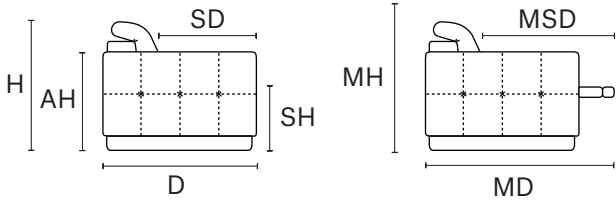

W 0" MW 0" D 45" MD 70" H 34" AH 24" SH 19" SD 23" MSD 39" MH 43" HM 0"

MAXI SEAT (version of the group have the same seat width)

W 61"
V 166 LHF CHAIR MAXI MERIDIAN
ONLY ELECTRIC HEADREST

W 61"
V 167 RHF CHAIR MAXI MERIDIAN
ONLY ELECTRIC HEADREST

MEDIUM SEAT (version of the group have the same seat width)

JOLLY (can be combined with all the version group)