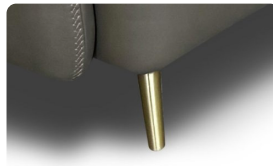

Naxos

Technical Description

decor stitch type “M”: Available upon request

thick stich: available upon request

structure: Hardwood frame for extra strenght

seat/back suspension: Reinforced elastic webbing

seat cushions: High density ecologic open-cell polyurethane foam and memory foam covered with a layer of dacron wadding

back cushions: High density ecologic open-cell polyurethane foam covered with a layer of dacron wadding

removability: Seat and back cushions

foot option 1: Stainless steel Finish

foot option 2: Stainless steel Bronze Finish

foot option 3: Stainless steel Champagne Finish

Foot Finishing Option

Foot Option 1:
Stainless steel Finish

Foot Option 2:
Stainless steel Titanium Finish

Foot Option 3:
Stainless steel Champagne Finish

Thin stitch standard