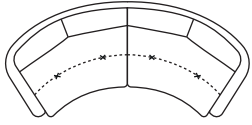

Thick stitch option

Decor stitch option: Type “M”

LEATHER COLOR SHADE DIFFERENCES: The model upholstered with some Natural leather such as Maya, Moss, Oxford and Cashmere, could present in some area differences in color tones of about 5%. Such differences are not to be considered defect but an expression of the natural characteristic of the cowhide. The company reserves the right without prior notice to make technical sheets changes and/or materials for quality product improvement. Leather sofas are a handmade product and according to the leather covering selected there could be a measurement tollerance of about 2 inches (cm 5) on each sku.

REV. 003 DEL 13/09/2024 | Pag. 0 of 1

W 0" MW 0" D 40" MD 0" H 37" AH 29" SH 19" SD 23" MSD 0" MH 0" HM 0"

STANDARD

W 118"
4 SEATER SOFA
V256+V257

W 59"
D 55"
V256 LHF LOVESEAT CURVED

W 59"
D 43"
V255 LHF LOVESEAT
ARMLESS CURVED