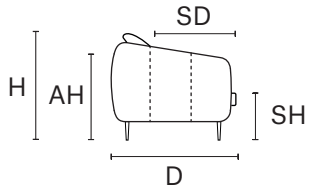

Thick stitch option

Decor stitch option: Type “M”

LEATHER COLOR SHADE DIFFERENCES: The model upholstered with some Natural leather such as Maya, Moss, Oxford and Cashmere, could present in some area differences in color tones of about 5%. Such differences are not to be considered defect but an expression of the natural characteristic of the cowhide. The company reserves the right without prior notice to make technical sheets changes and/or materials for quality product improvement. Leather sofas are a handmade product and according to the leather covering selected there could be a measurement tollerance of about 2 inches (cm 5) on each sku.

REV. 003 DEL 13/09/2024 | Pag. 0 of 1

W 0" MW 0" D 40" MD 0" H 37" AH 29" SH 19" SD 23" MSD 0" MH 0" HM 0"

STANDARD

W 118"
4 SEATER SOFA
V256+V257

W 59"
D 55"
V256 LHF LOVESEAT CURVED

W 59"
D 43"
V255 LHF LOVESEAT
ARMLESS CURVED