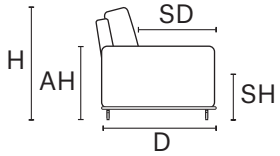

REV. 002 DEL 28/10/2020 | Pag. 2 of 2

D 40" H 33" AH 22" SH 18" SD 22"

MAXI SEAT (version of the group have the same seat width)

W 92"
V314 SOFA MAXI

W 82"
V316 LHF SOFA MAXI

W 72"
V315 SOFA MAXI ARMLESS

W 82"
V317 RHF SOFA MAXI