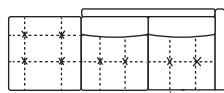

W 100"
V406 LHF CORNER CHAIR MERIDIAN