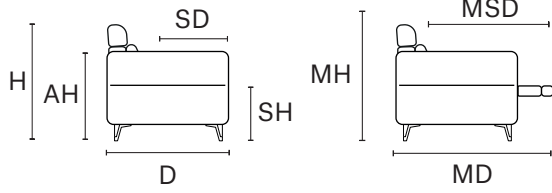

REV. 008 DEL 27/01/2025 | Pag. 0 of 1

W 0" MW 0" D 39" MD 67" H37" AH 26" SH 20" SD 24" MSD 43" MH 41" HM 0"

MAXI SEAT (version of the group have the same seat width)

W 87"
V106+V108 SOFA MAXI RCL
ELECTRIC HEAD AND FOOT