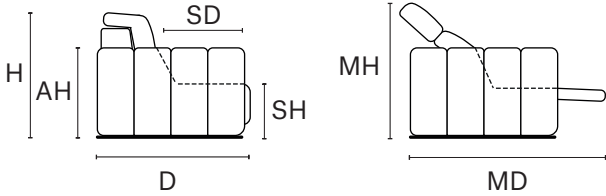

D 43" MD 62" H 33" AH 22" SH 17" SD 22" MH 40"

MAXI SEAT (version of the group have the same seat width)

MINI SEAT (version of the group have the same seat width)

JOLLY (can be combined with all the version group)

V701 TRAY CONSOLE

W 43"
D 43"
H 20"
V431 CORNER OTTOMANN TERMINAL

W 45"
D 45"
H 20"
V413 CORNER OTTOMANN