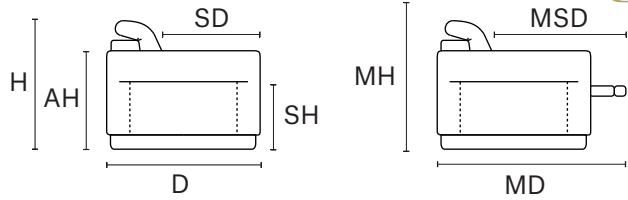

REV. 002 DEL 28/10/2020 | Pag. 2 of 2

D 45" MD 70" H 34" AH 24" SH 19" SD 23" MSD 39" MH 43"

MAXI SEAT (version of the group have the same seat width)

W 82"
V106+V108 SOFA MAXI RCL
ELECTRIC HEAD AND FOOT