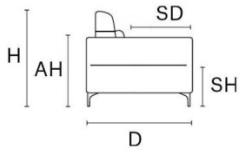

JOLLY (CAN BE COMBINED WITH ALL THE VERSION GROUP)

W 45"
V104 ARMCHAIR RECLINER
ELECTRIC HEAD AND FOOT
V150 ARMCHAIR ONLY ELECTRIC
HEADREST

W 46"
D 46"
V415 SQUARE CORNER ELECT.
HEADREST

W 26"
MW 39"
V160 ARMLESS CHAIR MAXI
ANGLED ONLY ELECTRIC
HEADREST

W 22"
D 37"
H 19"
V633 CONSOLE TABLE

W 12"
D 37"
H 19"
V634 CONSOLE TABLE MINI

W 13"
MW 19"
H 19"
V636 CONSOLE TABLE MINI
ANGLE

W 0" MW 0" D 39" MD 67" H 37" AH 26" SH 20" SD 24" MSD 43" MH 41" HM 0"

W 13"
MW 20"
H 22"
MH 26"
V620 CONSOLE ANGLE