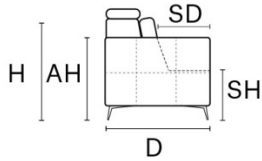

W 0" MW 0" D 44" MD 69" H 34" AH 26" SH 19" SD 22" MSD 0" MH 41" HM 0"

JOLLY (CAN BE COMBINED WITH ALL THE VERSION GROUP)