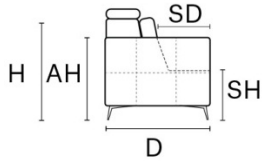

W 0" MW 0" D 44" MD 69" H 34" AH 26" SH 19" SD 22" MSD 0" MH 41" HM 0"

NOTE & TIPS

DISTANCE FROM A WALL 1"

MAXI SEAT (VERSION OF THE GROUP HAVE THE SAME SEAT WIDTH)

W 91"

V106+V108 SOFA MAXI RCL
ELECTRIC HEAD-FOOT