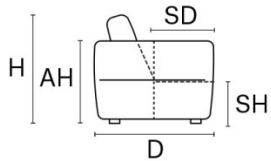

**W 0" MW 0" D 42" MD 0" H 35" AH 28" SH 19" SD 22" MSD 0" MH 0" HM 22"**

**MAXI SEAT (VERSION OF THE GROUP HAVE THE SAME SEAT WIDTH)**

W 90"  
MD 85"  
SB314 SOFA MAXI BED  
QUEEN SIZE MATTRESS W 63"

W 80"  
MD 85"  
SB316 LHF SOFA MAXI BED  
QUEEN SIZE MATTRESS W 63"