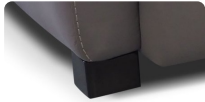

Technical Description

THICK STITCH: AVAILABLE AS OPTION

STRUCTURE: SYNCHRONIZED AND ORTHOPEDIC METAL BED MECHANISM. BED AREA MADE WITH BEECH WOOD SLATS 6,3" WIDE. REINFORCED ELASTIC WEBBING ON THE SEAT AREA.

MATTRESS H 6,3"- L 77": WATERLILY VISCOELASTIC HIGH DENSITY AND HIGH RESILIENCE FOAM, COVERED WITH SPECIAL POLYESTER FIBER FIRE RETARDANT. EXTERNAL QUILTED LAYER MADE IN COTTON FABRIC. THE MATTRESS IS 100% RECYCLABLE, ANTIBACTERIAL, BREATHABLE.

BACK SUSPENSION: REINFORCED ELASTIC WEBBING

SEAT CUSHIONS: HIGH DENSITY ECOLOGIC OPEN CELL POLYURETHANE FOAM AND MEMORY FOAM, COVERED WITH A LAYER OF DACRON WADDING

BACK CUSHIONS: HIGH DENSITY ECOLOGIC OPEN CELL POLYURETHANE FOAM, COVERED WITH A LAYER OF DACRON WADDING

REMOVABILITY: SEAT AND BACK CUSHION REMOVABILITY IT'S NOT AVAILABLE FOR THE SOFA BED VERSION

OPTION 1: STAINLESS STEEL FOOT

OPTION 2: STAINLESS STEEL FOOT BRONZE FINISHING

OPTION 3: STAINLESS STEEL FOOT CHAMPAGNE FINISHING

FOOT FINISHING OPTION

OPTION 1:
Stainless steel Foot