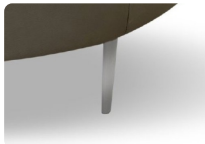

TABLE TOP: PORCELAIN STONE MADE IN ITALY, AVAILABLE IN THE FINISHING:

OPTION 1: PATAGONIA

OPTION 2: AMAZZONIA

OPTION 3: PANTHER

OPTION 4: MOON

OPTION 5: NEPTUNE

FOOT OPTION FOR THE VERSION A (OPEN BASE):

OPTION 1: FOOT STAINLESS STEEL FINISH

OPTION 2: FOOT STAINLESS STEEL BRONZE FINISH

OPTION 3: FOOT STAINLESS STEEL CHAMPAGNE FINISH

FOOT OPTION FOR THE VERSION B (CLOSED BASE):

OPTION 1: NOT VISIBLE BLACK PVC FOOT

OPTION 2: NOT VISIBLE CASTERS

FOOT FINISHING OPTION

**TABLE OPEN BASE (VERSION A)
FOOT OPTION 1 :**
STAINLESS STEEL FINISH

**TABLE OPEN BASE (VERSION A)
FOOT OPTION 2:**
STAINLESS STEEL BRONZE FINISH

**TABLE OPEN BASE (VERSION A)
FOOT OPTION 3:**
STAINLESS STEEL CHAMPAGNE FINISH