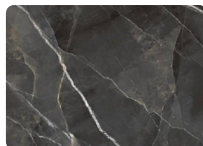

FOOT FINISHING OPTION

**TABLE OPEN BASE (VERSION A)
FOOT OPTION 1 :**
STAINLESS STEEL FINISH

**TABLE OPEN BASE (VERSION A)
FOOT OPTION 2:**
STAINLESS STEEL BRONZE FINISH

**TABLE OPEN BASE (VERSION A)
FOOT OPTION 3:**
STAINLESS STEEL CHAMPAGNE FINISH

**TABLE CLOSED BASE (VERSION B)
FOOT OPTION 1:**
NOT VISIBLE BLACK PVC FOOT

**TABLE CLOSED BASE (VERSION B)
FOOT OPTION 2:**
NOT VISIBLE CASTERS

TABLE OPEN BASE (VERSION A)

TABLE CLOSED BASE (VERSION B)

TOP TABLE PORCELAIN STONE OPTION

TOP OPTION 1:
PATAGONIA

TOP OPTION 2:
AMAZONIA

TOP OPTION 3:
PANTHER

TOP OPTION 4:
MOON

TOP OPTION 5:
NEPTUNE

LEATHER COLOR SHADE DIFFERENCES: The model upholstered with some Natural leather such as Maya, Moss, Oxford and Cashmere, could present in some area differences in color tones of about 5%. Such differences are not to be considered defect but an expression of the natural characteristic of the cowhide. The company reserves the right without prior notice to make technical sheets changes and/or materials for quality product improvement. Leather sofas are a handmade product and according to the leather covering selected there could be a measurement tolerance of about 2 inches (cm 5) on each sku.