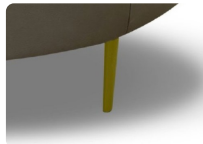

TABLE TOP: PORCELAIN STONE MADE IN ITALY, AVAILABLE IN THE FINISHING:

OPTION 1: PATAGONIA

OPTION 2: AMAZZONIA

OPTION 3: PANTHER

OPTION 4: MOON

OPTION 5: NEPTUNE

FOOT OPTION FOR THE VERSION A (OPEN BASE):

OPTION 1: FOOT STAINLESS STEEL FINISH

OPTION 2: FOOT STAINLESS STEEL BRONZE FINISH

OPTION 3: FOOT STAINLESS STEEL CHAMPAGNE FINISH

FOOT OPTION FOR THE VERSION B (CLOSED BASE):

OPTION 1: NOT VISIBLE BLACK PVC FOOT

OPTION 2: NOT VISIBLE CASTERS

FOOT FINISHING OPTION

**TABLE OPEN BASE (VERSION A)
FOOT OPTION 1 :**
STAINLESS STEEL FINISH

**TABLE OPEN BASE (VERSION A)
FOOT OPTION 2:**
STAINLESS STEEL BRONZE FINISH

**TABLE OPEN BASE (VERSION A)
FOOT OPTION 3:**
STAINLESS STEEL CHAMPAGNE FINISH